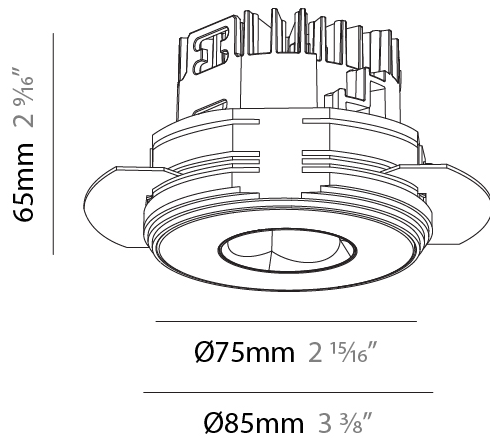

PHYSICAL

Shape: Round
Diameter (mm): 75
Diameter (in): 2 ¹⁵/₁₆
Height (mm): 65
Height (in): 2 ⁹/₁₆
Ceiling Thickness (mm): 10 / 12.5 / 15 / 25
Ceiling Thickness (in): 3/8 or 1/2 or 9/16 or 1
Min. Recessing Depth (mm): 70
Min. Recessing Depth (in): 2 ³/₄
Light Distribution: Direct
Diffuser: Lens Pack - Spread Lens / Linear Spread Lens / Honeycomb Louver
Fixture Finish: SSR / BKV / CWI / CRY / HAB / UFT / ITA / RUA / FTG / MYG / LOD / PUS / FRO / FUP / KIA / POP / BLS / SPG / MEY / GOH / GUM / CHC / COM / ABZ / JAG / OBR / MOS / ROR
Fixture Material: Aluminum Die Cast
Cut-out Measurements: 68mm / 2 11/16" Diameter

ELECTRICAL

Lamp Type: LED (Zhaga Standard)
Input Wattage (W): 15
Total Output Wattage (W): 13.6
Dimming: Tri-Mode (Non-Dimming and Phase Dimming (120Vac only) and 0-10V Dimming)
Driver Included: No
Driver Location: Recessed Housing
Driver Type: Constant Current - Universal
Driver Class: Class 2
Input Voltage (V): 120 - 277
Constant Current (MA): 350

LED

Color Temperature (°K): 2700 / 3000 / 3500 / 4000
Max. Delivered Lumen (lm): 1295 / 1377 / 1442 / 1455
Nominal Lumen (lm): 1566 / 1665 / 1743 / 1759
CRI: >90 CRI
Lamp Life (hrs): 50000

OPTICAL

Reflector°: 34
Adjustability: Fixed

RATINGS AND CERTIFICATIONS

Certified By: Certified for North American Standards
IP rating: IP20