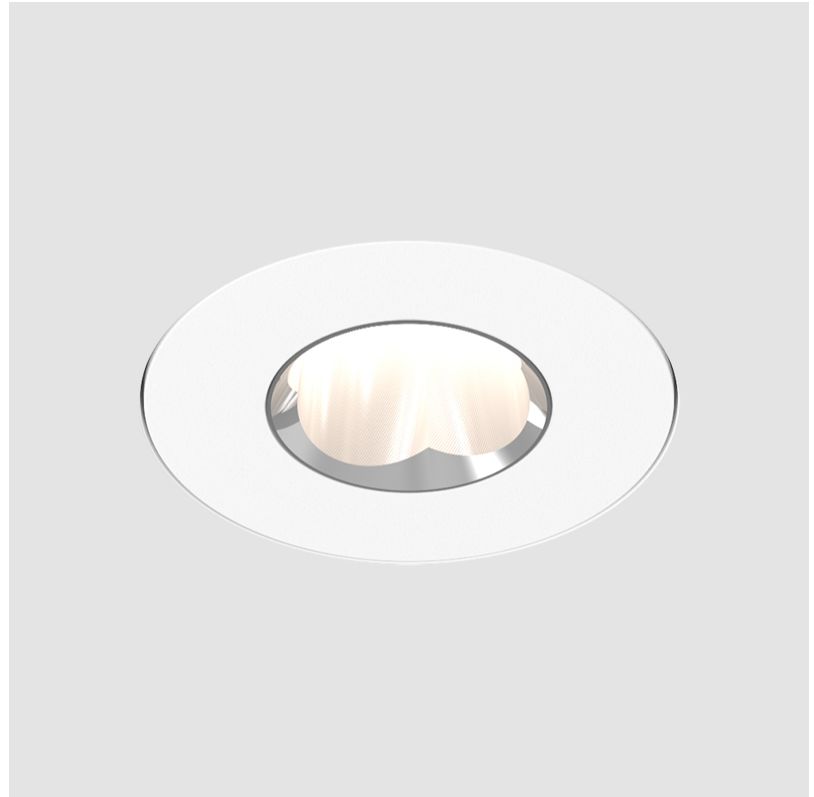

PHYSICAL

Shape: Round
Diameter (mm): 75
Diameter (in): 2 15/16
Height (mm): 51
Height (in): 2
Ceiling Thickness (mm): 10 / 12.5 / 15 / 25
Ceiling Thickness (in): 3/8 or 1/2 or 9/16 or 1
Min. Recessing Depth (mm): 60
Min. Recessing Depth (in): 2 3/8
Light Distribution: Direct
Diffuser: Lens Pack - Spread Lens / Linear Spread Lens / Honeycomb Louver
Fixture Finish: SSR / BKV / CWI / CRY / HAB / UFT / ITA / RUA / FTG / MYG / LOD / PUS / FRO / FUP / KIA / POP / BLS / SPG / MEY / GOH / GUM / CHC / COM / ABZ / JAG / OBR / MOS / ROR
Fixture Material: Aluminum Die Cast
Cut-out Measurements: 68mm / 2 11/16" Diameter

ELECTRICAL

Lamp Type: LED (Zhaga Standard)
Input Wattage (W): 15
Total Output Wattage (W): 13.6
Dimming: Tri-Mode (Non-Dimming and Phase Dimming (120Vac only) and 0-10V Dimming)
Driver Included: No
Driver Location: Recessed Housing
Driver Type: Constant Current - Universal
Driver Class: Class 2
Input Voltage (V): 120 - 277
Constant Current (MA): 350

LED

Color Temperature (°K): 2700 / 3000 / 3500 / 4000
Max. Delivered Lumen (lm): 1375 / 1462 / 1531 / 1545
Nominal Lumen (lm): 1566 / 1665 / 1743 / 1759
CRI: >90 CRI
Lamp Life (hrs): 50000

OPTICAL

Reflector: 50
Adjustability: Fixed

RATINGS AND CERTIFICATIONS

Certified By: Certified for North American Standards
IP rating: IP20