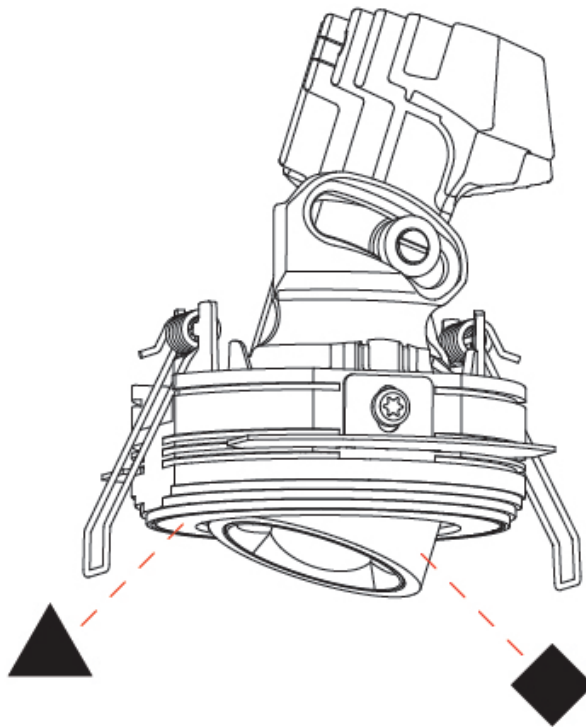

OIKO PRO ROUND ADJUSTABLE TRIMLESS

A35816-

PROJECT

TYPE

SPECIFIER

QUANTITY

DATE